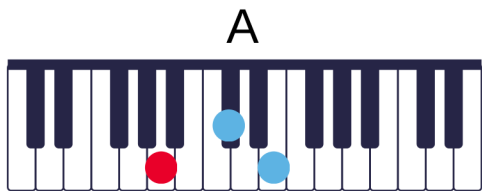

Enchanted forest

● = Root note of the chord. *The C chord has a C root note.

● = The other notes needed for that chord.

All of these chords are WHITE BACK WHITE Major chords. Cool right!?

KIDSCHOPS.COM