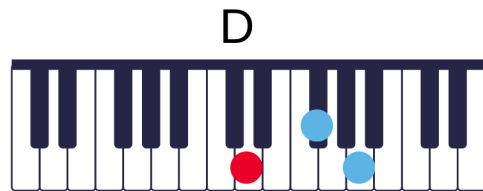

Enchanted forest

● = Root note of the chord. *The C chord has a C root note.

● = The other notes needed for that chord.

All of these chords are WHITE BACK WHITE Major chords. Cool right!?

KIDSCHOPS.COM